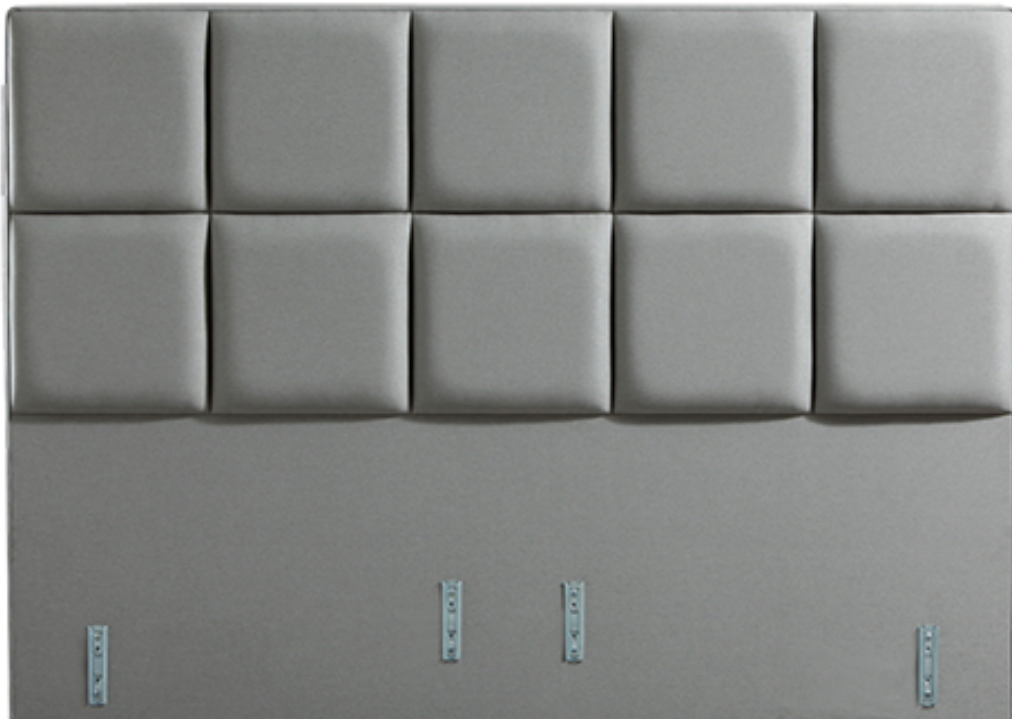

## UPHOLSTERED HEADBOARD

#### Product specification:

- chipboard panel, 3 cm foam, 150 g batting
- processing: stitched / inserted
- dimensions: 180 × 130 × 6 cm – stitched / 180 × 130 × 10 cm – inserted
- headboard depth: 6 cm – stitched / 10 cm – inserted
- mounting options: to bed / to wall
- upholstery fabrics: according to the current offer in 3 price categories

**Prices of the VERONA headboard exclude VAT**

<b>Verona headboard</b>	<b>Price category 1</b>	<b>Price category 2</b>	<b>Price category 3</b>
Stitched – 180×130×6	8,310 CZK	8,790 CZK	9,265 CZK
Inserted – 180×130×10	13,820 CZK	14,575 CZK	15,330 CZK

**Dimensions of the VERONA headboard**