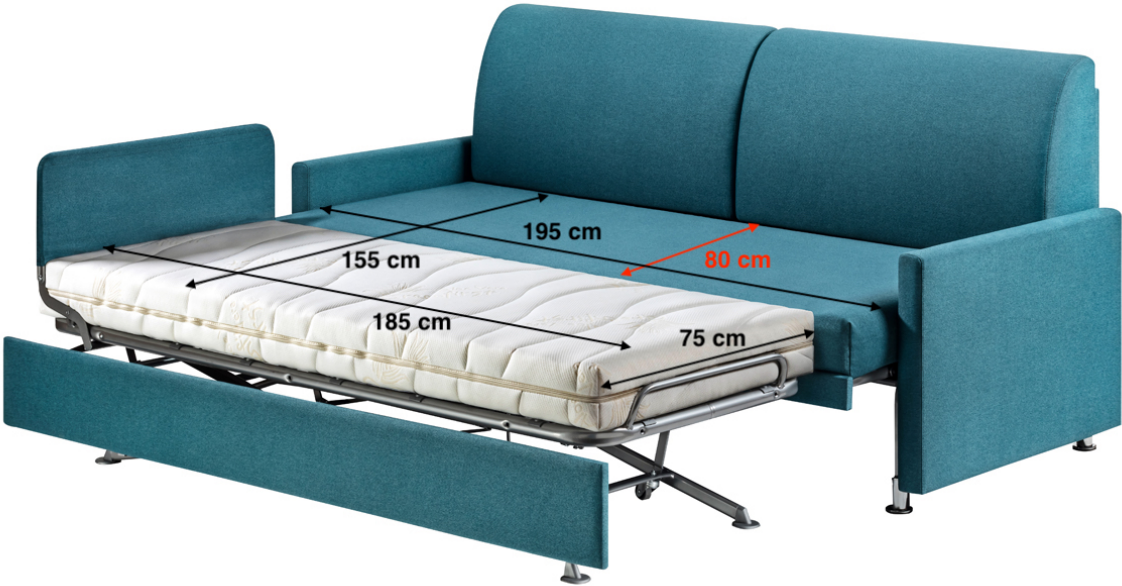

Sofa dimensions