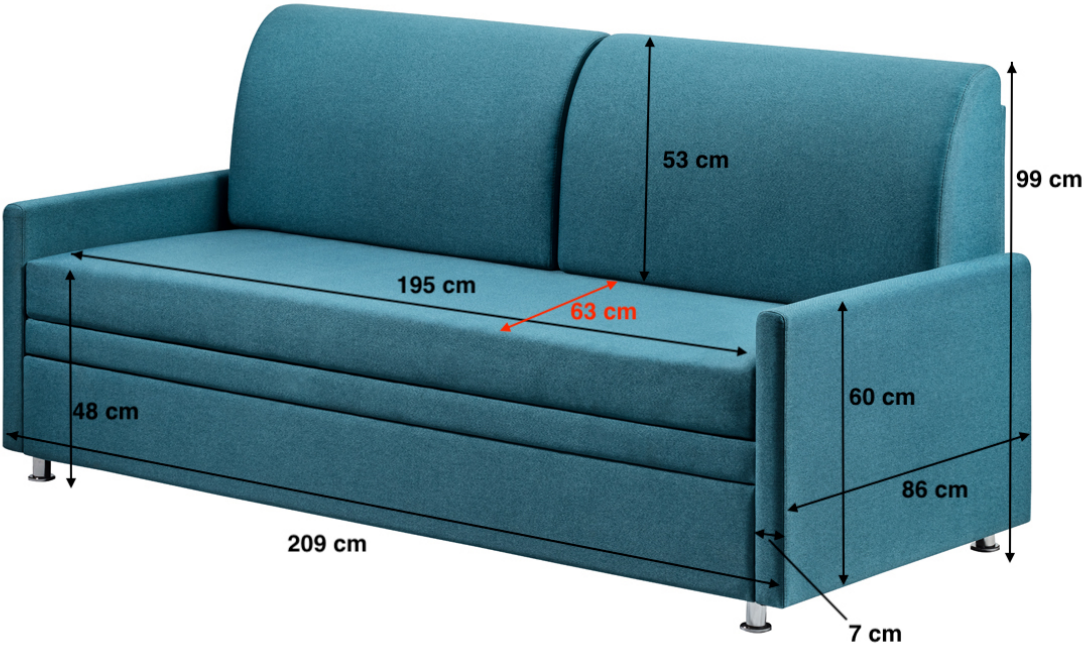

Sofa dimensions